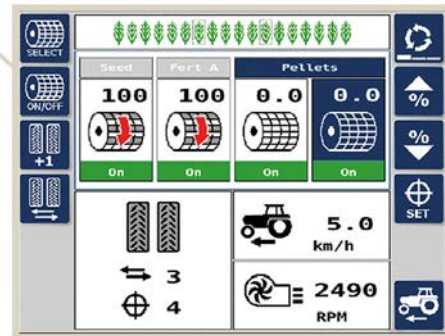

## EXTRA EQUIPMENT (CONTINUED)

HE-VA terminal for Multi-Seeder Twin and for mounting 2-3 Multi-Seeders.

Example: HE-VA ISOBUS interface shown on Topgun terminal.